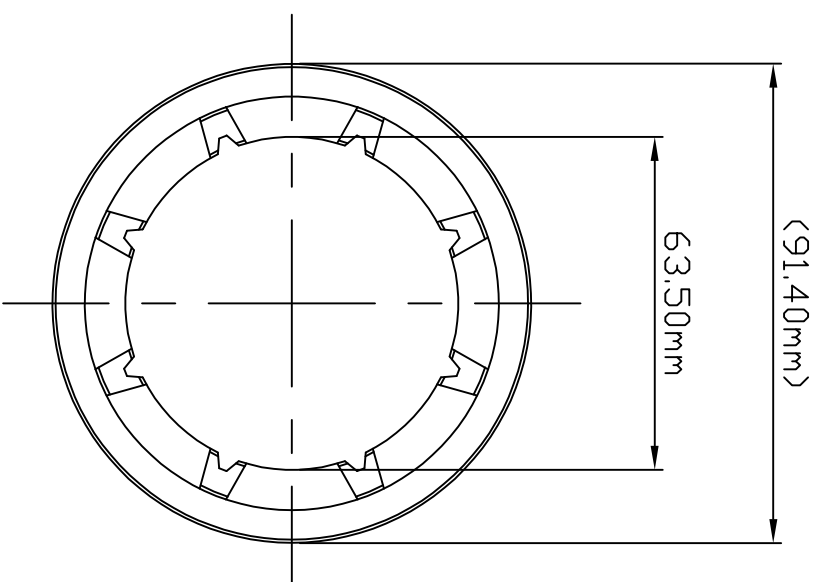

DG-232A & DG-232S

FT-232

ISSUE	MODIFICATION	DATE	DRAWN
1	ORIGINAL	12.08.14	pds

**pds racing**

153 Barnsley Road, Hemsworth, Pontefract, W Yorks, WF9 4PQ.  
 Tel: 01977 611928 Fax: 01977 614399  
 e-mail: technical@pdsracing.co.uk www.pdsracing.co.uk

Title  
 CLUTCH RING FAQ

Drwg. No.  
 DG-FT-232-FAQ